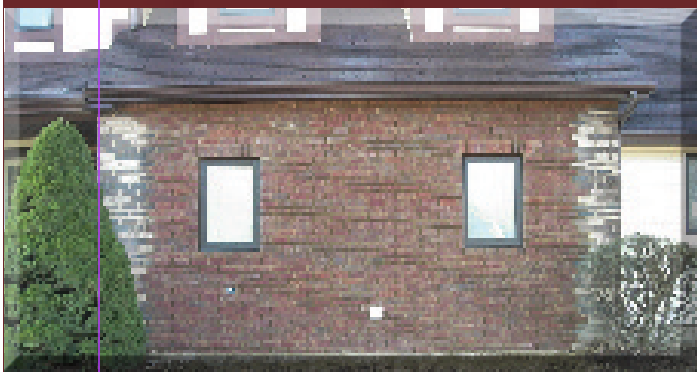

NEED A **BETTER BRICK MATCH?**

CHANGE THE **COLOR**
OF YOUR **MASONRY**
PERMANENTLY.

**MAINTENANCE
FREE**

**ECO
FRIENDLY**

**WEATHER
TESTED**

**PROVEN
LONGEVITY**

ABSORBENT

**UNLIMITED
COLORS**