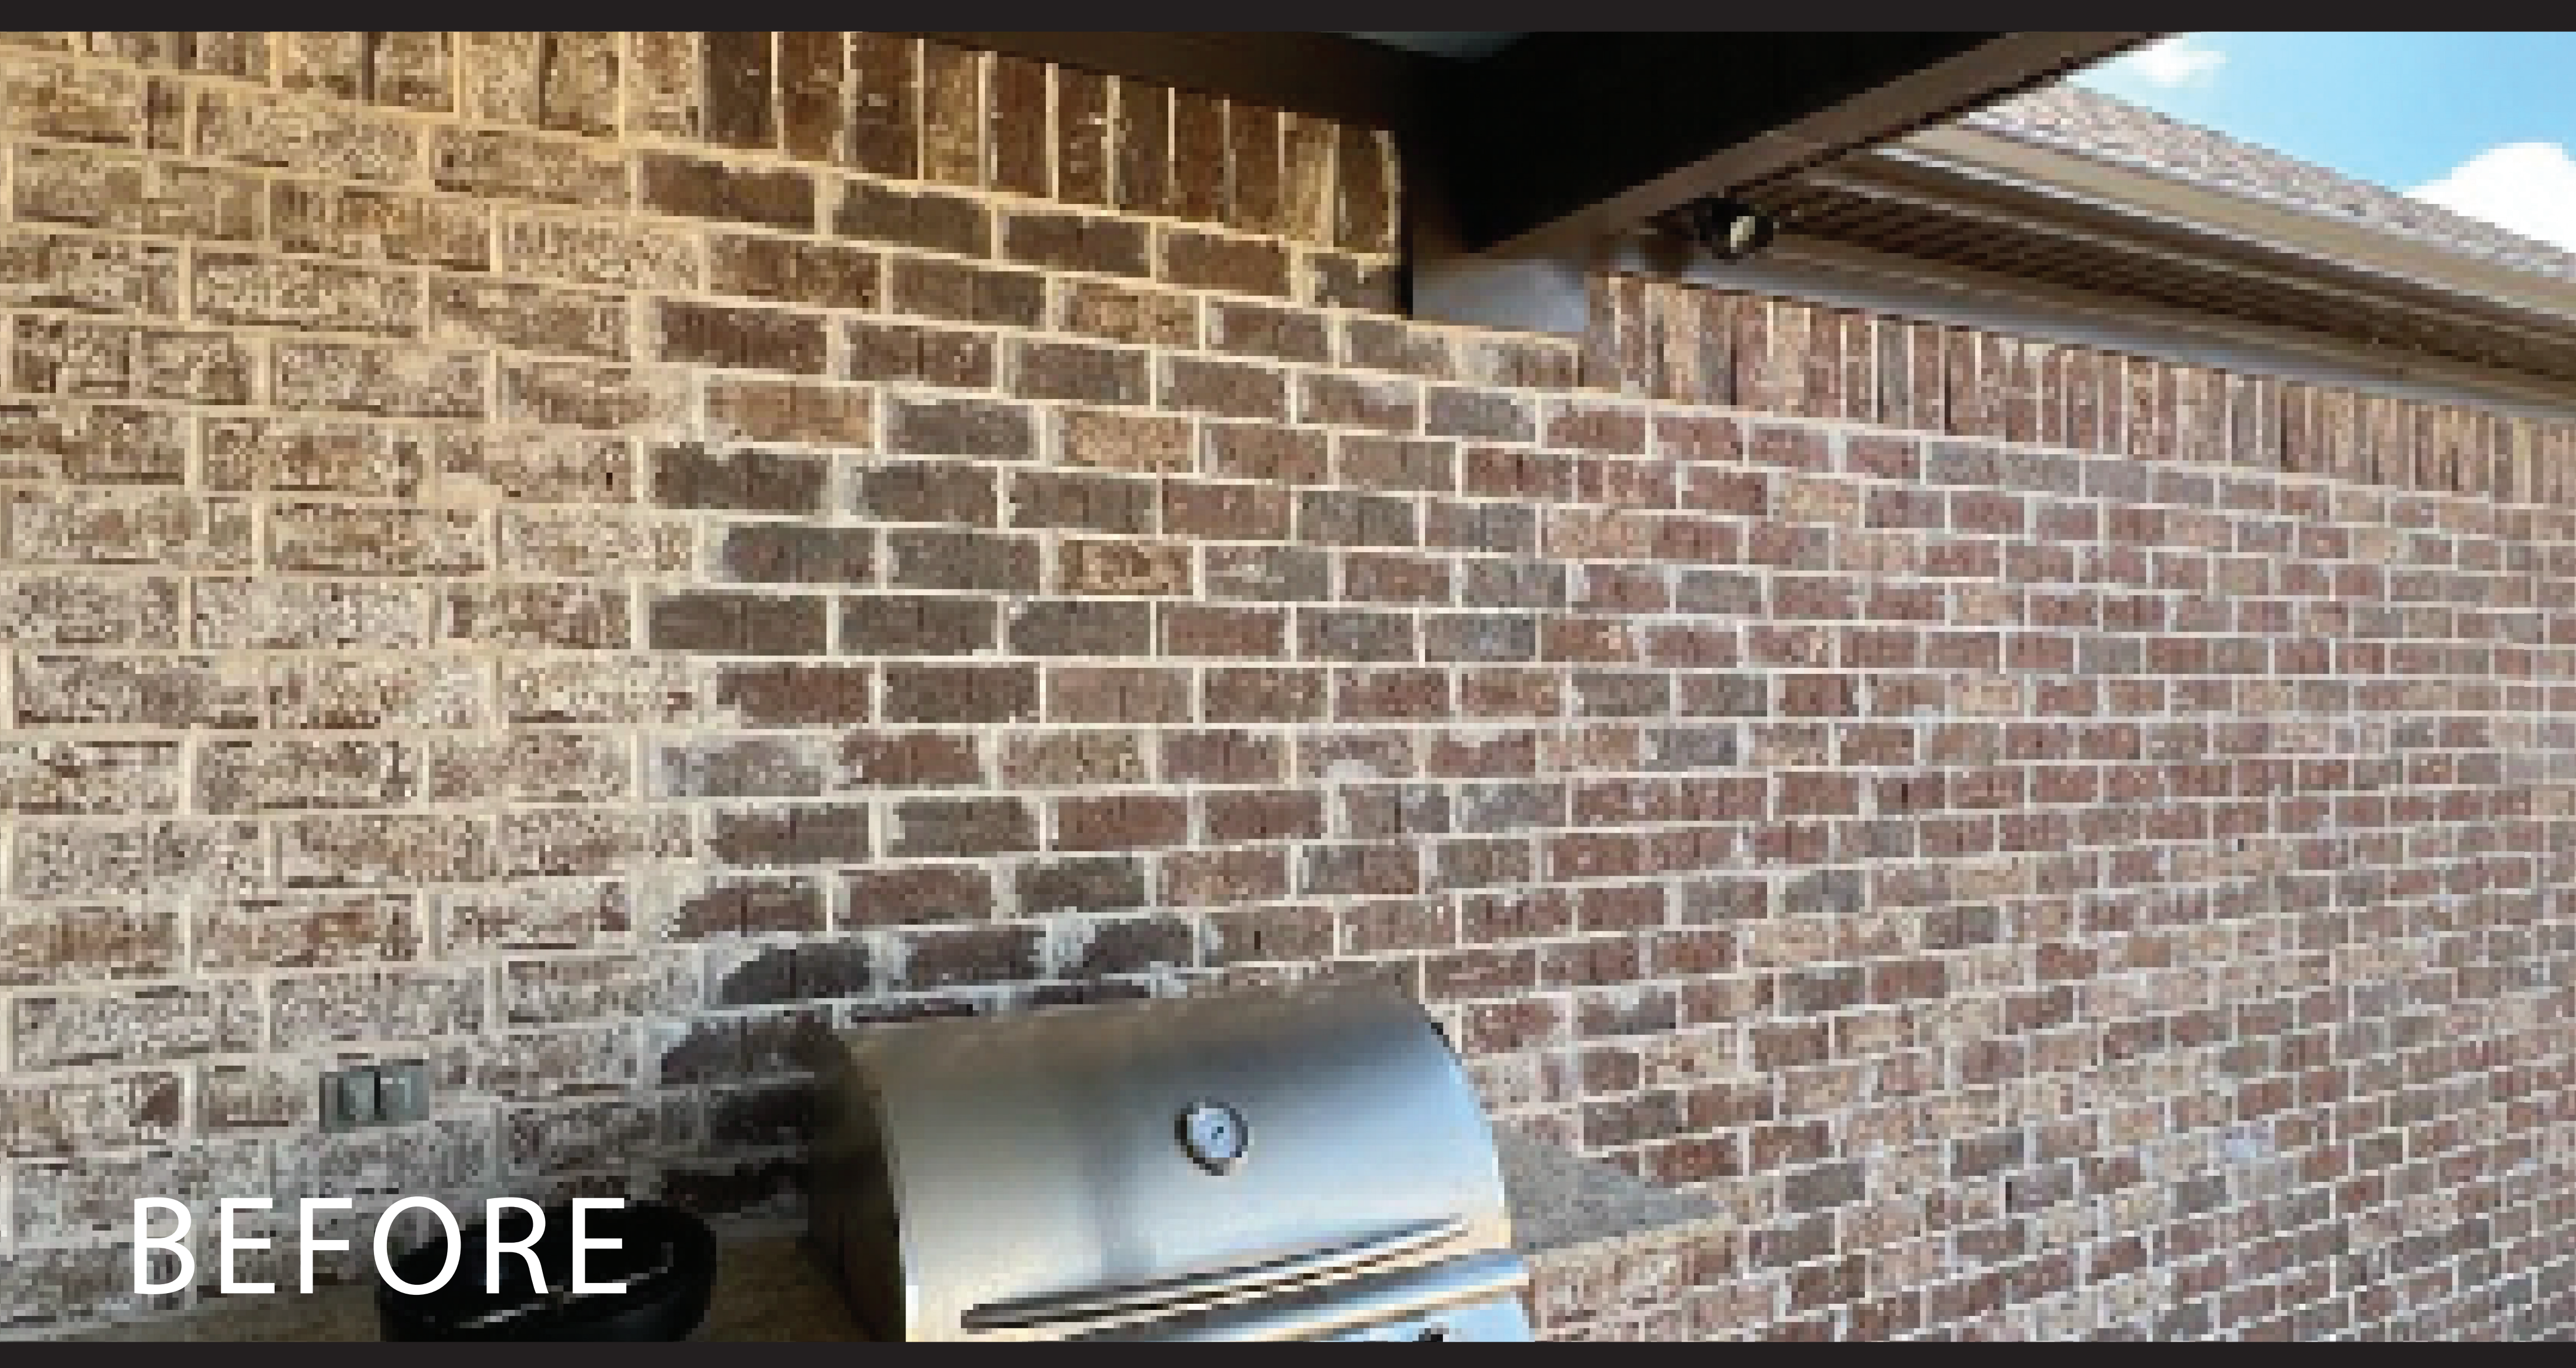

The Art of **MASONRY** — BY ROBEAR —

PERMANENT MASONRY STAINING

Servicing contractors, manufacturers, architects and homeowners looking for a permanent staining solution to any absorbent masonry. The staining system ensures that the color embeds deep into the masonry, providing a long-lasting and beautiful finish.